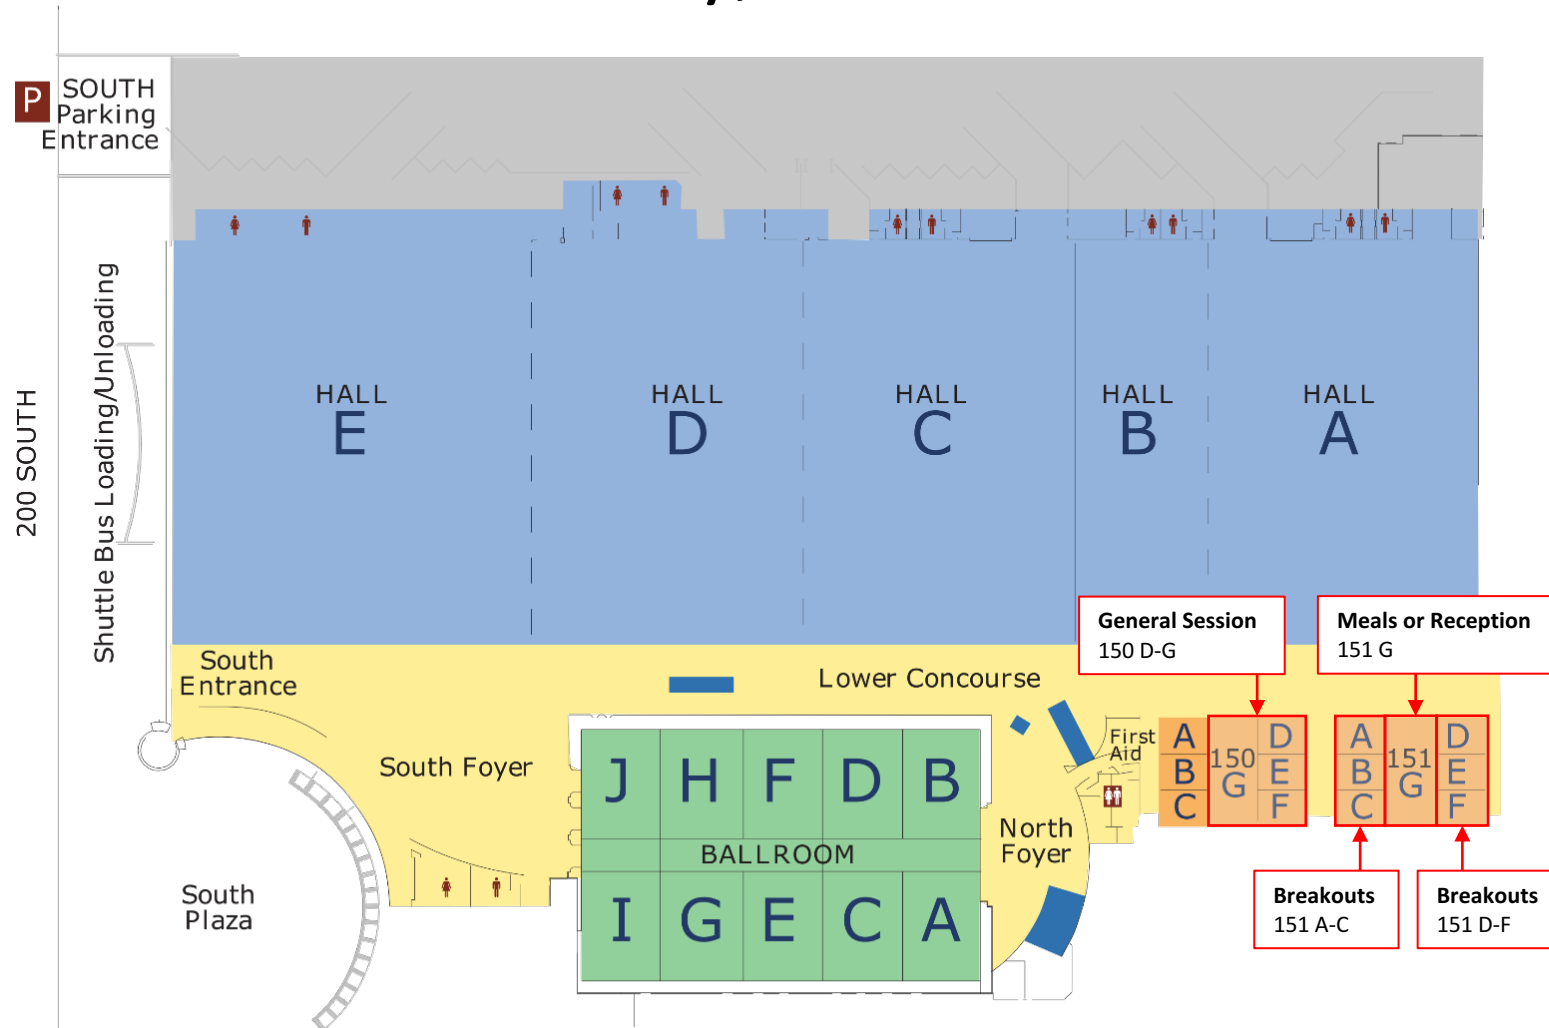

Modern Math Workshop

Wednesday, October 18 – 1st Floor

150 D-G: General Sessions

Seats 150 banquet or 250 theater with AV

151 A-C: Breakouts

Seats 40 banquet or 120 theater with AV

151 D-F: Breakouts

Seats 40 banquet or 120 theater with AV

151 G: Meals or Reception

Seats 100 banquet or 200 theater
Should suffice for 150-200 reception with posters